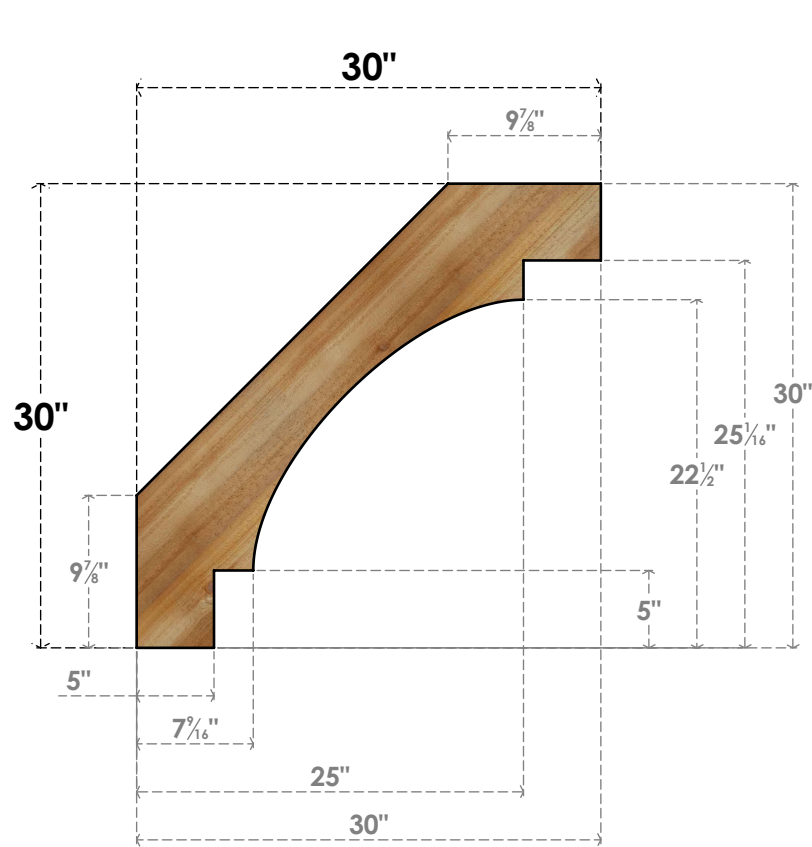

# BRC04X30X30MRC00RWR

4"W X 30"D X 30"H MERCED ROUGH SAWN BRACE, WESTERN RED CEDAR

**SIDE**

**FRONT**

EKENA MILLWORK  
 2300 WEST MAIN ST.  
 CLARKSVILLE, TX 75426  
 TOLL FREE: 866-607-0453  
 WWW.EKENAMILLWORK.COM

**NOTES**

1. INSTALLATION TO BE COMPLETED IN ACCORDANCE WITH MANUFACTURER'S SPECIFICATIONS.
2. DRAWING MAY NOT BE TO SCALE
3. THIS DRAWING IS INTENDED FOR DESIGN AND PLANNING PURPOSES ONLY.
4. ALL INFORMATION CONTAINED HEREIN WAS CURRENT AT THE TIME OF DEVELOPMENT BUT MUST BE REVIEWED AND APPROVED BY THE PRODUCT MANUFACTURER TO BE CONSIDERED ACCURATE.
5. PRODUCTS ARE NOT KILN DRIED. THIS ITEM IS UNIQUE AND WILL CONTAIN THE NATURAL VARIATIONS THAT THE WOOD SPECIES OFFERS. THIS MAY RESULT IN VARIATIONS UP TO 1/4"