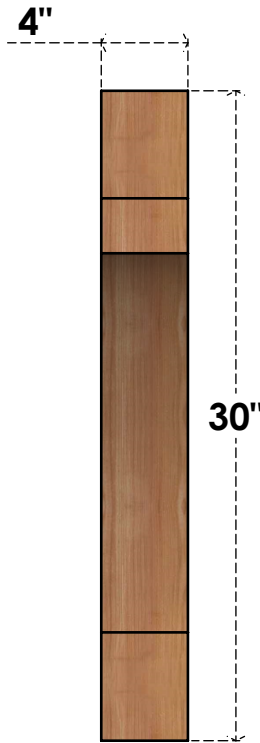

# BRC04X30X30MRC00RWR

4"W X 30"D X 30"H MERCED ROUGH SAWN BRACE, WESTERN RED CEDAR

**SIDE**

**FRONT**

EKENA MILLWORK  
 2300 WEST MAIN ST.  
 CLARKSVILLE, TX 75426  
 TOLL FREE: 866-607-0453  
 WWW.EKENAMILLWORK.COM

**NOTES**

1. INSTALLATION TO BE COMPLETED IN ACCORDANCE WITH MANUFACTURER'S SPECIFICATIONS.
2. DRAWING MAY NOT BE TO SCALE
3. THIS DRAWING IS INTENDED FOR DESIGN AND PLANNING PURPOSES ONLY.
4. ALL INFORMATION CONTAINED HEREIN WAS CURRENT AT THE TIME OF DEVELOPMENT BUT MUST BE REVIEWED AND APPROVED BY THE PRODUCT MANUFACTURER TO BE CONSIDERED ACCURATE.
5. PRODUCTS ARE NOT KILN DRIED. THIS ITEM IS UNIQUE AND WILL CONTAIN THE NATURAL VARIATIONS THAT THE WOOD SPECIES OFFERS. THIS MAY RESULT IN VARIATIONS UP TO 1/4"